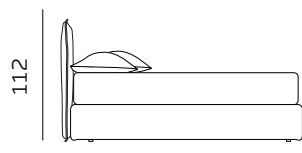

H. 28 GIROLETTO / GIROLETTO SAGOMATO

BED FRAME / SHAPED BED FRAME

156

materasso largh. cm. 120
mattress width cm. 120

196

materasso largh. cm. 160
mattress width cm. 160

216

materasso largh. cm. 180
mattress width cm. 180

206

materasso lungh. cm. 190
mattress length cm. 190

216

materasso lungh. cm. 200
mattress length cm. 200

189

materasso largh. cm. 153
mattress width cm. 153

229

materasso largh. cm. 193
mattress width cm. 193

236

materasso largh. cm. 200
mattress width cm. 200

216

materasso lungh. cm. 200
mattress length cm. 200

219

materasso lungh. cm. 203
mattress length cm. 203

H. 28 BOX CONTENITORE / BOX CONTENITORE EASY-UP

STORAGE BOX / STORAGE BOX EASY-UP

Il box contenitore standard e box contenitore easy-up sono disponibili per giroletto standard e sagomato.
 The standard storage box and easy-up storage box are available for both standard and shaped bed frames.