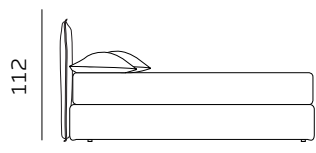

H. 28 GIROLETTO / GIROLETTO SAGOMATO

BED FRAME / SHAPED BED FRAME

156

materasso largh. cm. 120
mattress width cm. 120

196

materasso largh. cm. 160
mattress width cm. 160

216

materasso largh. cm. 180
mattress width cm. 180

206

materasso lungh. cm. 190
mattress length cm. 190

216

materasso lungh. cm. 200
mattress length cm. 200

189

materasso largh. cm. 153
mattress width cm. 153

229

materasso largh. cm. 193
mattress width cm. 193

236

materasso largh. cm. 200
mattress width cm. 200

216

materasso lungh. cm. 200
mattress length cm. 200

219

materasso lungh. cm. 203
mattress length cm. 203

H. 28 BOX CONTENITORE / BOX CONTENITORE EASY-UP

STORAGE BOX / STORAGE BOX EASY-UP

Il box contenitore standard e box contenitore easy-up sono disponibili per giroletto standard e sagomato.
 The standard storage box and easy-up storage box are available for both standard and shaped bed frames.