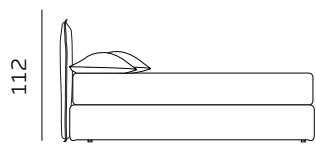

H. 28 GIROLETTO / GIROLETTO SAGOMATO

BED FRAME / SHAPED BED FRAME

156

materasso largh. cm. 120
mattress width cm. 120

196

materasso largh. cm. 160
mattress width cm. 160

216

materasso largh. cm. 180
mattress width cm. 180

206

materasso lungh. cm. 190
mattress length cm. 190

216

materasso lungh. cm. 200
mattress length cm. 200

189

materasso largh. cm. 153
mattress width cm. 153

229

materasso largh. cm. 193
mattress width cm. 193

236

materasso largh. cm. 200
mattress width cm. 200

216

materasso lungh. cm. 200
mattress length cm. 200

219

materasso lungh. cm. 203
mattress length cm. 203

H. 28 BOX CONTENITORE / BOX CONTENITORE EASY-UP

STORAGE BOX / STORAGE BOX EASY-UP

Il box contenitore standard e box contenitore easy-up sono disponibili per giroletto standard e sagomato.
 The standard storage box and easy-up storage box are available for both standard and shaped bed frames.