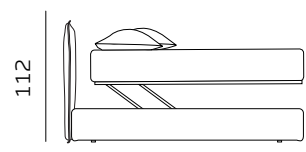

236

materasso largh. cm. 200
mattress width cm. 200

216

materasso lungh. cm. 200
mattress length cm. 200

219

materasso lungh. cm. 203
mattress length cm. 203

H. 28 BOX CONTENITORE / BOX CONTENITORE EASY-UP

STORAGE BOX / STORAGE BOX EASY-UP

Il box contenitore standard e box contenitore easy-up sono disponibili per giroletto standard e sagomato.
 The standard storage box and easy-up storage box are available for both standard and shaped bed frames.

FOLDER

156
 materasso largh. cm. 120
 mattress width cm. 120

196
 materasso largh. cm. 160
 mattress width cm. 160

216
 materasso largh. cm. 180
 mattress width cm. 180

206
 materasso lungh. cm. 190
 mattress length cm. 190

216
 materasso lungh. cm. 200
 mattress length cm. 200

206
 materasso lungh. cm. 190
 mattress length cm. 190

216
 materasso lungh. cm. 200
 mattress length cm. 200

189
 materasso largh. cm. 153
 mattress width cm. 153