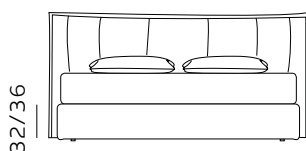

H. 28 GIROLETTO / GIROLETTO SAGOMATO

BED FRAME / SHAPED BED FRAME

156

materasso largh. cm. 120
mattress width cm. 120

196

materasso largh. cm. 160
mattress width cm. 160

216

materasso largh. cm. 180
mattress width cm. 180

206

materasso lungh. cm. 190
mattress length cm. 190

216

materasso lungh. cm. 200
mattress length cm. 200

189

materasso largh. cm. 153
mattress width cm. 153

229

materasso largh. cm. 193
mattress width cm. 193

236

materasso largh. cm. 200
mattress width cm. 200

216

materasso lungh. cm. 200
mattress length cm. 200

219

materasso lungh. cm. 203
mattress length cm. 203

H. 28 BOX CONTENITORE / BOX CONTENITORE EASY-UP

STORAGE BOX / STORAGE BOX EASY-UP

Il box contenitore standard e box contenitore easy-up sono disponibili per giroletto standard e sagomato.
 The standard storage box and easy-up storage box are available for both standard and shaped bed frames.