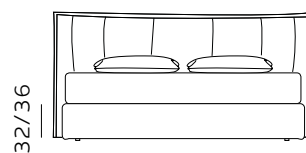

236

materasso largh. cm. 200
mattress width cm. 200

216

materasso lungh. cm. 200
mattress length cm. 200

219

materasso lungh. cm. 203
mattress length cm. 203

H. 28 BOX CONTENITORE / BOX CONTENITORE EASY-UP

STORAGE BOX / STORAGE BOX EASY-UP

Il box contenitore standard e box contenitore easy-up sono disponibili per giroletto standard e sagomato.
 The standard storage box and easy-up storage box are available for both standard and shaped bed frames.

FOLDER

156
 materasso largh. cm. 120
 mattress width cm. 120

196
 materasso largh. cm. 160
 mattress width cm. 160

216
 materasso largh. cm. 180
 mattress width cm. 180

206
 materasso lungh. cm. 190
 mattress length cm. 190

216
 materasso lungh. cm. 200
 mattress length cm. 200

206
 materasso lungh. cm. 190
 mattress length cm. 190

216
 materasso lungh. cm. 200
 mattress length cm. 200

189
 materasso largh. cm. 153
 mattress width cm. 153