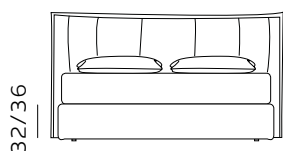

H. 28 GIROLETTO / GIROLETTO SAGOMATO

BED FRAME / SHAPED BED FRAME

156

materasso largh. cm. 120
mattress width cm. 120

196

materasso largh. cm. 160
mattress width cm. 160

216

materasso largh. cm. 180
mattress width cm. 180

206

materasso lungh. cm. 190
mattress length cm. 190

216

materasso lungh. cm. 200
mattress length cm. 200

189

materasso largh. cm. 153
mattress width cm. 153

229

materasso largh. cm. 193
mattress width cm. 193

236

materasso largh. cm. 200
mattress width cm. 200

216

materasso lungh. cm. 200
mattress length cm. 200

219

materasso lungh. cm. 203
mattress length cm. 203

H. 28 BOX CONTENITORE / BOX CONTENITORE EASY-UP

STORAGE BOX / STORAGE BOX EASY-UP

Il box contenitore standard e box contenitore easy-up sono disponibili per giroletto standard e sagomato.
 The standard storage box and easy-up storage box are available for both standard and shaped bed frames.