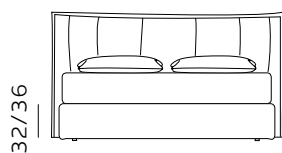

196
materasso largh. cm. 160
mattress width cm. 160