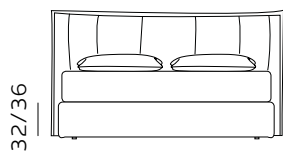

H. 28 GIROLETTO / GIROLETTO SAGOMATO

BED FRAME / SHAPED BED FRAME

156

materasso largh. cm. 120
mattress width cm. 120

196

materasso largh. cm. 160
mattress width cm. 160

216

materasso largh. cm. 180
mattress width cm. 180

206

materasso lungh. cm. 190
mattress length cm. 190

216

materasso lungh. cm. 200
mattress length cm. 200

189

materasso largh. cm. 153
mattress width cm. 153

229

materasso largh. cm. 193
mattress width cm. 193

236

materasso largh. cm. 200
mattress width cm. 200

216

materasso lungh. cm. 200
mattress length cm. 200

219

materasso lungh. cm. 203
mattress length cm. 203

H. 28 BOX CONTENITORE / BOX CONTENITORE EASY-UP

STORAGE BOX / STORAGE BOX EASY-UP

Il box contenitore standard e box contenitore easy-up sono disponibili per giroletto standard e sagomato.
 The standard storage box and easy-up storage box are available for both standard and shaped bed frames.