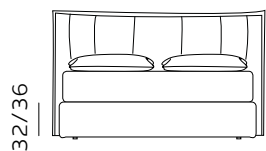

H. 28 GIROLETTO / GIROLETTO SAGOMATO

BED FRAME / SHAPED BED FRAME

156

materasso largh. cm. 120
mattress width cm. 120

196

materasso largh. cm. 160
mattress width cm. 160

216

materasso largh. cm. 180
mattress width cm. 180

206

materasso lungh. cm. 190
mattress length cm. 190

216

materasso lungh. cm. 200
mattress length cm. 200

189

materasso largh. cm. 153
mattress width cm. 153

229

materasso largh. cm. 193
mattress width cm. 193

236

materasso largh. cm. 200
mattress width cm. 200

216

materasso lungh. cm. 200
mattress length cm. 200

219

materasso lungh. cm. 203
mattress length cm. 203

H. 28 BOX CONTENITORE / BOX CONTENITORE EASY-UP

STORAGE BOX / STORAGE BOX EASY-UP

Il box contenitore standard e box contenitore easy-up sono disponibili per giroletto standard e sagomato.
 The standard storage box and easy-up storage box are available for both standard and shaped bed frames.