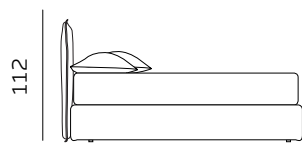

H. 28 GIROLETTO / GIROLETTO SAGOMATO

BED FRAME / SHAPED BED FRAME

156

materasso largh. cm. 120
mattress width cm. 120

196

materasso largh. cm. 160
mattress width cm. 160

216

materasso largh. cm. 180
mattress width cm. 180

206

materasso lungh. cm. 190
mattress length cm. 190

216

materasso lungh. cm. 200
mattress length cm. 200

189

materasso largh. cm. 153
mattress width cm. 153

229

materasso largh. cm. 193
mattress width cm. 193

236

materasso largh. cm. 200
mattress width cm. 200

216

materasso lungh. cm. 200
mattress length cm. 200

219

materasso lungh. cm. 203
mattress length cm. 203

H. 28 BOX CONTENITORE / BOX CONTENITORE EASY-UP

STORAGE BOX / STORAGE BOX EASY-UP

Il box contenitore standard e box contenitore easy-up sono disponibili per giroletto standard e sagomato.
 The standard storage box and easy-up storage box are available for both standard and shaped bed frames.