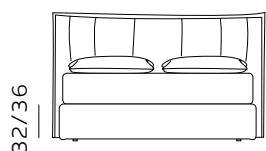

H. 28 GIROLETTO / GIROLETTO SAGOMATO

BED FRAME / SHAPED BED FRAME

156

materasso largh. cm. 120
mattress width cm. 120

196

materasso largh. cm. 160
mattress width cm. 160

216

materasso largh. cm. 180
mattress width cm. 180

206

materasso lungh. cm. 190
mattress length cm. 190

216

materasso lungh. cm. 200
mattress length cm. 200

189

materasso largh. cm. 153
mattress width cm. 153

229

materasso largh. cm. 193
mattress width cm. 193

236

materasso largh. cm. 200
mattress width cm. 200

216

materasso lungh. cm. 200
mattress length cm. 200

219

materasso lungh. cm. 203
mattress length cm. 203

H. 28 BOX CONTENITORE / BOX CONTENITORE EASY-UP

STORAGE BOX / STORAGE BOX EASY-UP

Il box contenitore standard e box contenitore easy-up sono disponibili per giroletto standard e sagomato.
 The standard storage box and easy-up storage box are available for both standard and shaped bed frames.