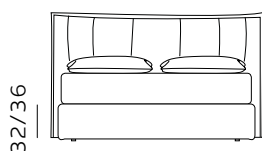

Il box contenitore standard e box contenitore easy-up sono disponibili per giroletto standard e sagomato.
 The standard storage box and easy-up storage box are available for both standard and shaped bed frames.

FOLDER

156
 materasso largh. cm. 120
 mattress width cm. 120

196
 materasso largh. cm. 160
 mattress width cm. 160

216
 materasso largh. cm. 180
 mattress width cm. 180

206
 materasso lungh. cm. 190
 mattress length cm. 190

216
 materasso lungh. cm. 200
 mattress length cm. 200

206
 materasso lungh. cm. 190
 mattress length cm. 190

216
 materasso lungh. cm. 200
 mattress length cm. 200

189
 materasso largh. cm. 153
 mattress width cm. 153

229
 materasso largh. cm. 193
 mattress width cm. 193

236
 materasso largh. cm. 200
 mattress width cm. 200

216
 materasso lungh. cm. 200
 mattress length cm. 200

219
 materasso lungh. cm. 203
 mattress length cm. 203