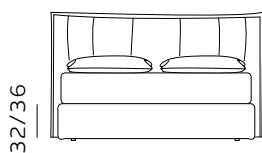

H. 28 BOX CONTENITORE / BOX CONTENITORE EASY-UP

STORAGE BOX / STORAGE BOX EASY-UP

Il box contenitore standard e box contenitore easy-up sono disponibili per giroletto standard e sagomato.
The standard storage box and easy-up storage box are available for both standard and shaped bed frames.

FOLDER

156
materasso largh. cm. 120
mattress width cm. 120