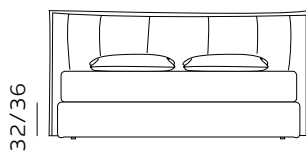

H. 28 GIROLETTO / GIROLETTO SAGOMATO

BED FRAME / SHAPED BED FRAME

156

materasso largh. cm. 120
mattress width cm. 120

196

materasso largh. cm. 160
mattress width cm. 160

216

materasso largh. cm. 180
mattress width cm. 180

206

materasso lungh. cm. 190
mattress length cm. 190

216

materasso lungh. cm. 200
mattress length cm. 200

189

materasso largh. cm. 153
mattress width cm. 153

229

materasso largh. cm. 193
mattress width cm. 193

236

materasso largh. cm. 200
mattress width cm. 200

216

materasso lungh. cm. 200
mattress length cm. 200

219

materasso lungh. cm. 203
mattress length cm. 203

H. 28 BOX CONTENITORE / BOX CONTENITORE EASY-UP

STORAGE BOX / STORAGE BOX EASY-UP

Il box contenitore standard e box contenitore easy-up sono disponibili per giroletto standard e sagomato.
 The standard storage box and easy-up storage box are available for both standard and shaped bed frames.